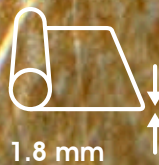

# pure

Pool Passion

WARRANTY  
**15**  
YEARS  
WATERTIGHTNESS

  
KIDS  
FRIENDLY  
✓ EN 71-3

  
LOWEST  
FUME EMISSION

**Quality**  
MADE IN  
Germany

**ELBTAL**  
PLASTICS

Elbtal Plastics GmbH & Co. KG  
Grenzstr. 9  
01640 Coswig | Germany